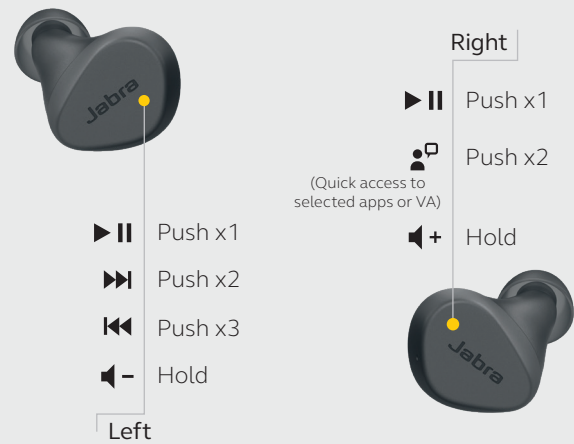

With IP55-rated rainproof protection, and a 2-year warranty**, these tough little buds will keep you plugged in, even if you're caught out.

**Against failure from dust and water with Jabra Sound+ app registration

HOW TO PAIR

Push the buttons on both earbuds for 3 seconds, then go to the Bluetooth menu of your phone to connect your earbuds, or with Google Fast Pair, your Android phone will instantly ask to connect to your buds if nearby.

HOW TO CHARGE

Up to 21 hours charge on-the-go

Up to 7 hours battery

HOW TO USE – CALLS

HOW TO USE – MUSIC*

FEATURES	BENEFITS
Connectivity Bluetooth 5.2	Jabra 6 th generation true wireless
Audio 6mm speakers	Powerful bass
Customizable EQ	Hear your music your way with a customizable equalizer, available in the Jabra Sound+ app
SBC and Qualcomm® aptX™	Enhanced sound performance
2-microphone technology	Transmits your voice with more accuracy and less noise
Passive Noise Reduction	Closed acoustic design to reduce surrounding noise
Ease of use Rechargeable battery	Up to 21 hours battery with charging case
Fast Charge	Get 1 hour of battery from 10 minutes of charging in the charging case
Instant app access	One-touch Spotify playback* (Android only)
Voice assistant enabled	Works with Amazon Alexa* (Android only), Siri® and Google Assistant™
Fast pair	Google Fast Pair (Android only)
Design & comfort Compact design	Lightweight for a comfortable and secure fit
Accessories	3 pairs of silicon EarGels™ (S, M, L), a charging case and a USB-A to USB-C cable
Durability IP55-rated earbuds	Made from durable materials with a 2-year warranty**
App Jabra Sound+	Access EQ, Find My Jabra and more

*One-touch Spotify playback / Voice assistant button can be re-configured in the Jabra Sound+ app
 **Against failure from dust and water with Jabra Sound+ app registration