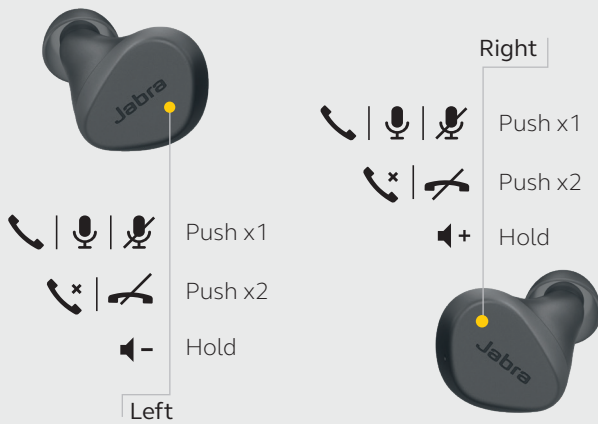

With IP55-rated rainproof protection, and a 2-year warranty**, these tough little buds will keep you plugged in, even if you're caught out.

**Against failure from dust and water with Jabra Sound+ app registration

HOW TO PAIR

Push the buttons on both earbuds for 3 seconds, then go to the Bluetooth menu of your phone to connect your earbuds, or with Google Fast Pair, your Android phone will instantly ask to connect to your buds if nearby.

HOW TO CHARGE

Up to 21 hours charge on-the-go

Up to 7 hours battery

HOW TO USE – CALLS

HOW TO USE – MUSIC*

FEATURES	BENEFITS
Connectivity Bluetooth 5.2	Jabra 6 th generation true wireless
Audio 6mm speakers	Powerful bass
Customizable EQ	Hear your music your way with a customizable equalizer, available in the Jabra Sound+ app
SBC and Qualcomm® aptX™	Enhanced sound performance
2-microphone technology	Transmits your voice with more accuracy and less noise
Passive Noise Reduction	Closed acoustic design to reduce surrounding noise
Ease of use Rechargeable battery	Up to 21 hours battery with charging case
Fast Charge	Get 1 hour of battery from 10 minutes of charging in the charging case
Instant app access	One-touch Spotify playback* (Android only)
Voice assistant enabled	Works with Amazon Alexa* (Android only), Siri® and Google Assistant™
Fast pair	Google Fast Pair (Android only)
Design & comfort Compact design	Lightweight for a comfortable and secure fit
Accessories	3 pairs of silicon EarGels™ (S, M, L), a charging case and a USB-A to USB-C cable
Durability IP55-rated earbuds	Made from durable materials with a 2-year warranty**
App Jabra Sound+	Access EQ, Find My Jabra and more

*One-touch Spotify playback / Voice assistant button can be re-configured in the Jabra Sound+ app
 **Against failure from dust and water with Jabra Sound+ app registration